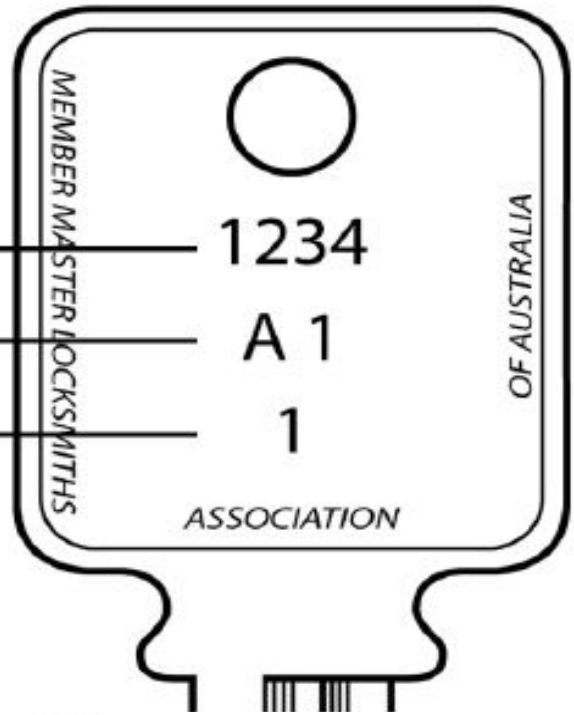

Sample Key

* System Number: _____ 1234

* Code Number: _____ A 1

Issue Number: _____ 1

System No.
Key Code / No.
Key Issue No.

Lockwood Gen6